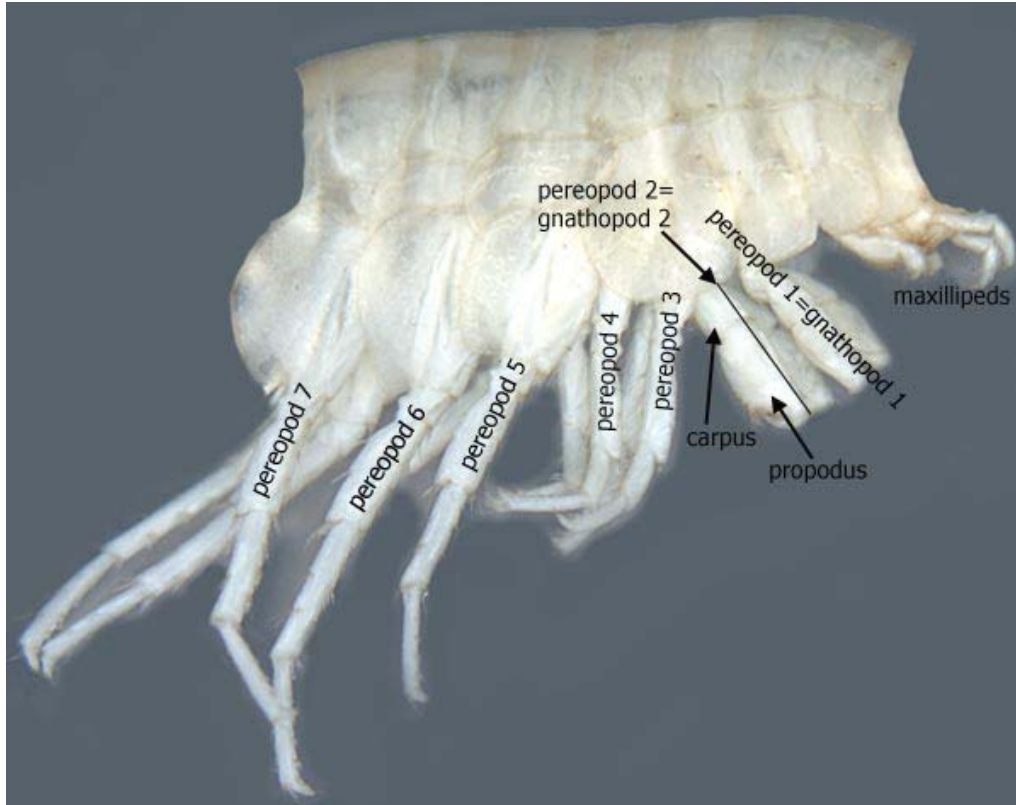

Australian Freshwater Invertebrates

An interactive guide with colour digital imagery to assist in the identification of aquatic invertebrates.

Amphipoda (side swimmers)

whole adult - lateral view

Australian Freshwater Invertebrates

An interactive guide with colour digital imagery to assist in the identification of aquatic invertebrates.

pereon - lateral view

urosome - lateral view