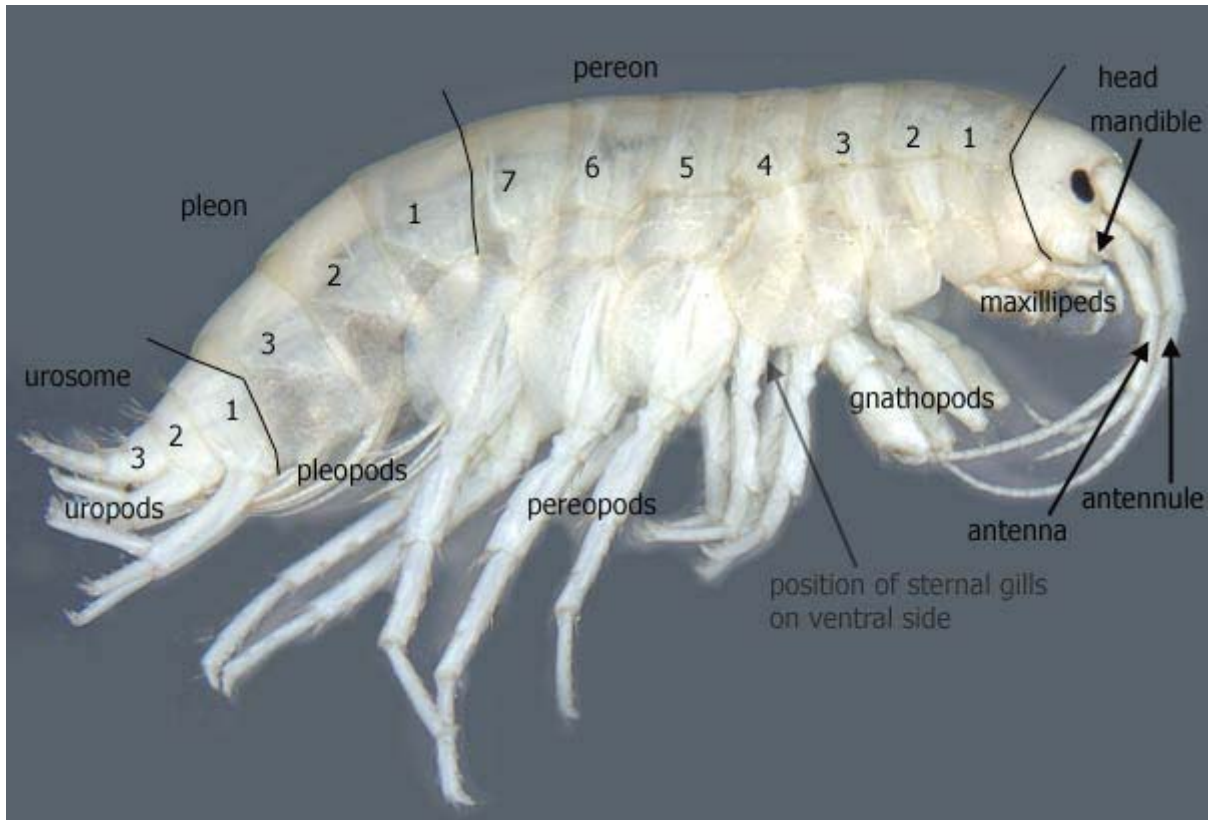

Australian Freshwater Invertebrates

An interactive guide with colour digital imagery to assist in the identification of aquatic invertebrates.

Amphipoda (side swimmers)

whole adult - lateral view

Australian Freshwater Invertebrates

An interactive guide with colour digital imagery to assist in the identification of aquatic invertebrates.

pereon - lateral view

urosome - lateral view