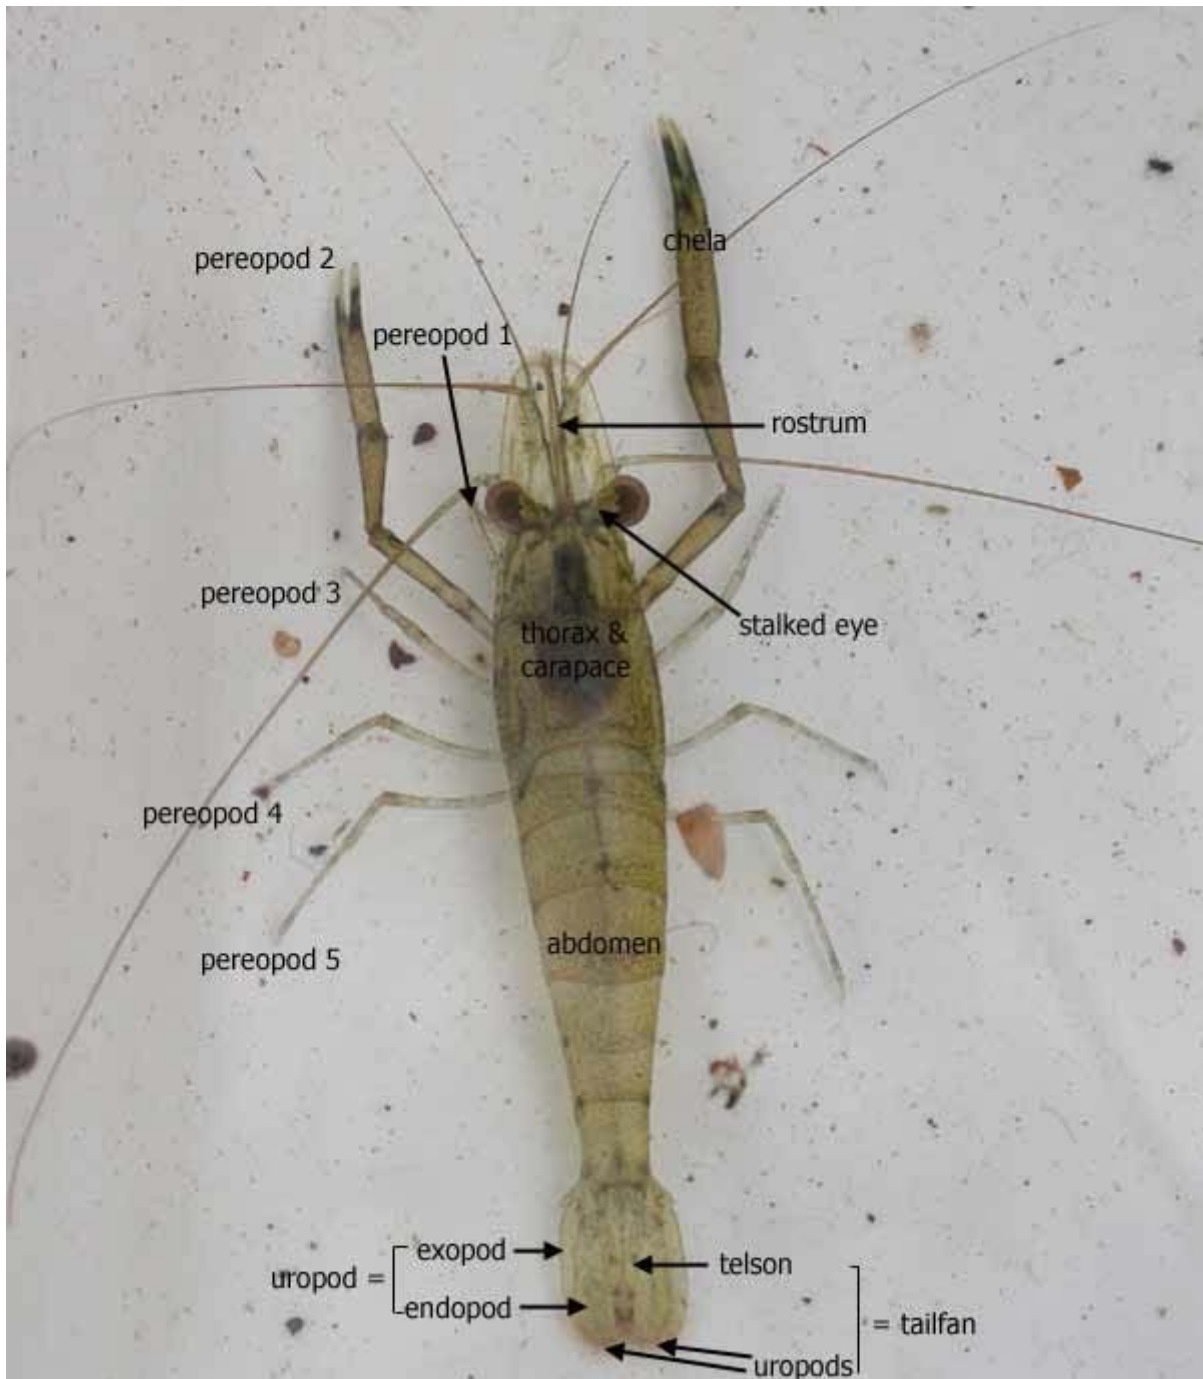

# Australian Freshwater Invertebrates

An interactive guide with colour digital imagery to assist in the identification of aquatic invertebrates.

## Crustacea (crustaceans)

whole adult - dorsal view

# Australian Freshwater Invertebrates

An interactive guide with colour digital imagery to assist in the identification of aquatic invertebrates.

whole adult - lateral view

whole adult - dorsal view