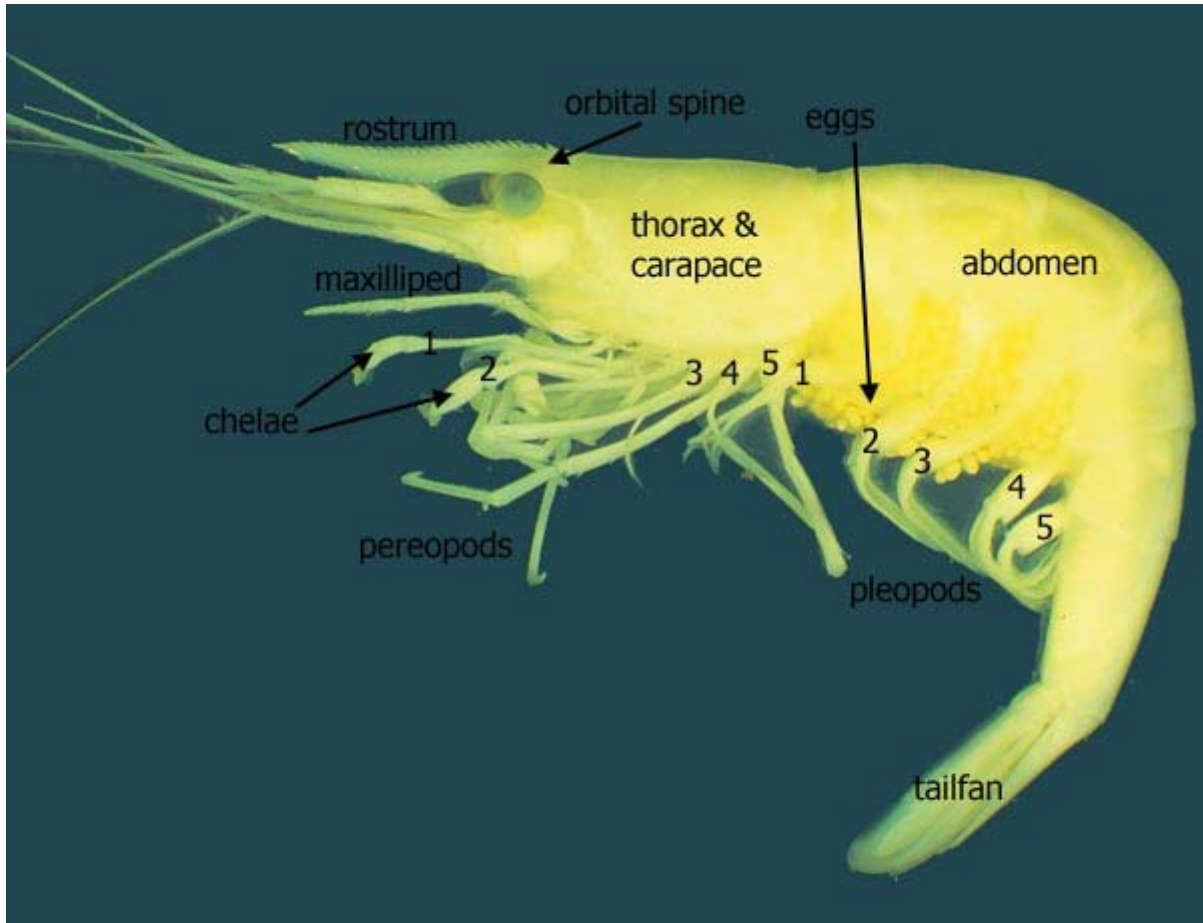

Australian Freshwater Invertebrates

An interactive guide with colour digital imagery to assist in the identification of aquatic invertebrates.

Decapoda (shrimps, prawns, yabbies, crayfish, crabs)

whole animal - dorsal view

Australian Freshwater Invertebrates

An interactive guide with colour digital imagery to assist in the identification of aquatic invertebrates.

whole animal - lateral view

ventral view

whole animal

dorsal view