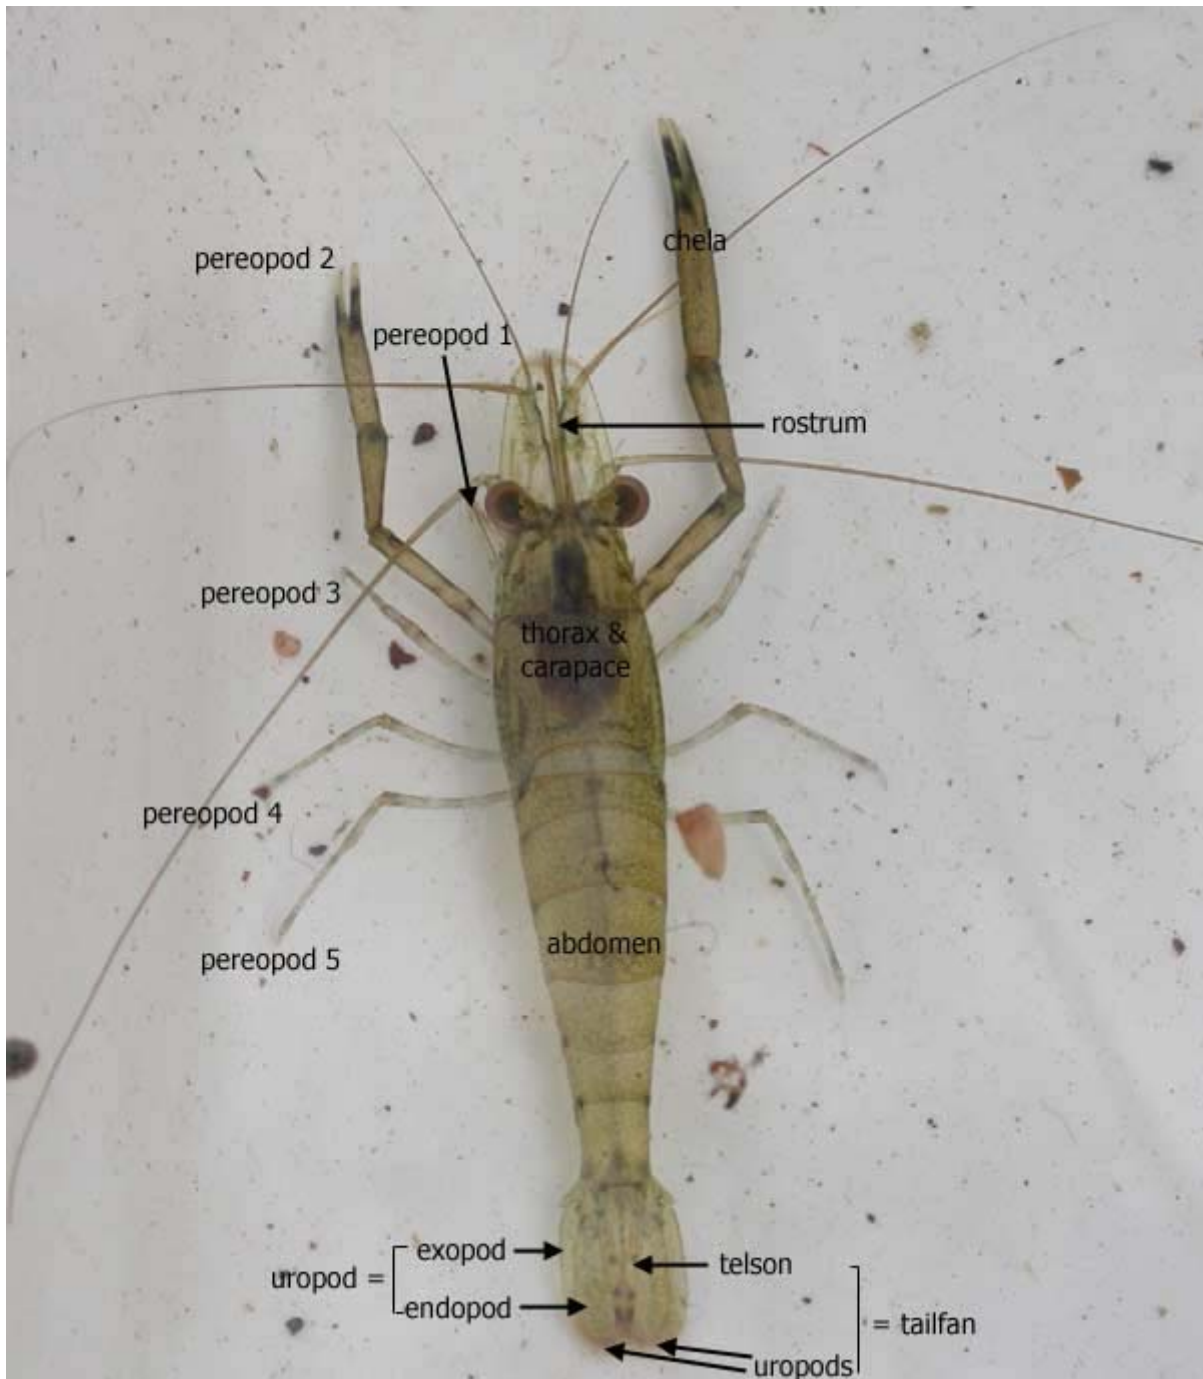

Australian Freshwater Invertebrates

An interactive guide with colour digital imagery to assist in the identification of aquatic invertebrates.

Decapoda (shrimps, prawns, yabbies, crayfish, crabs)

whole animal - dorsal view

Australian Freshwater Invertebrates

An interactive guide with colour digital imagery to assist in the identification of aquatic invertebrates.

whole animal - lateral view

ventral view

whole animal

dorsal view