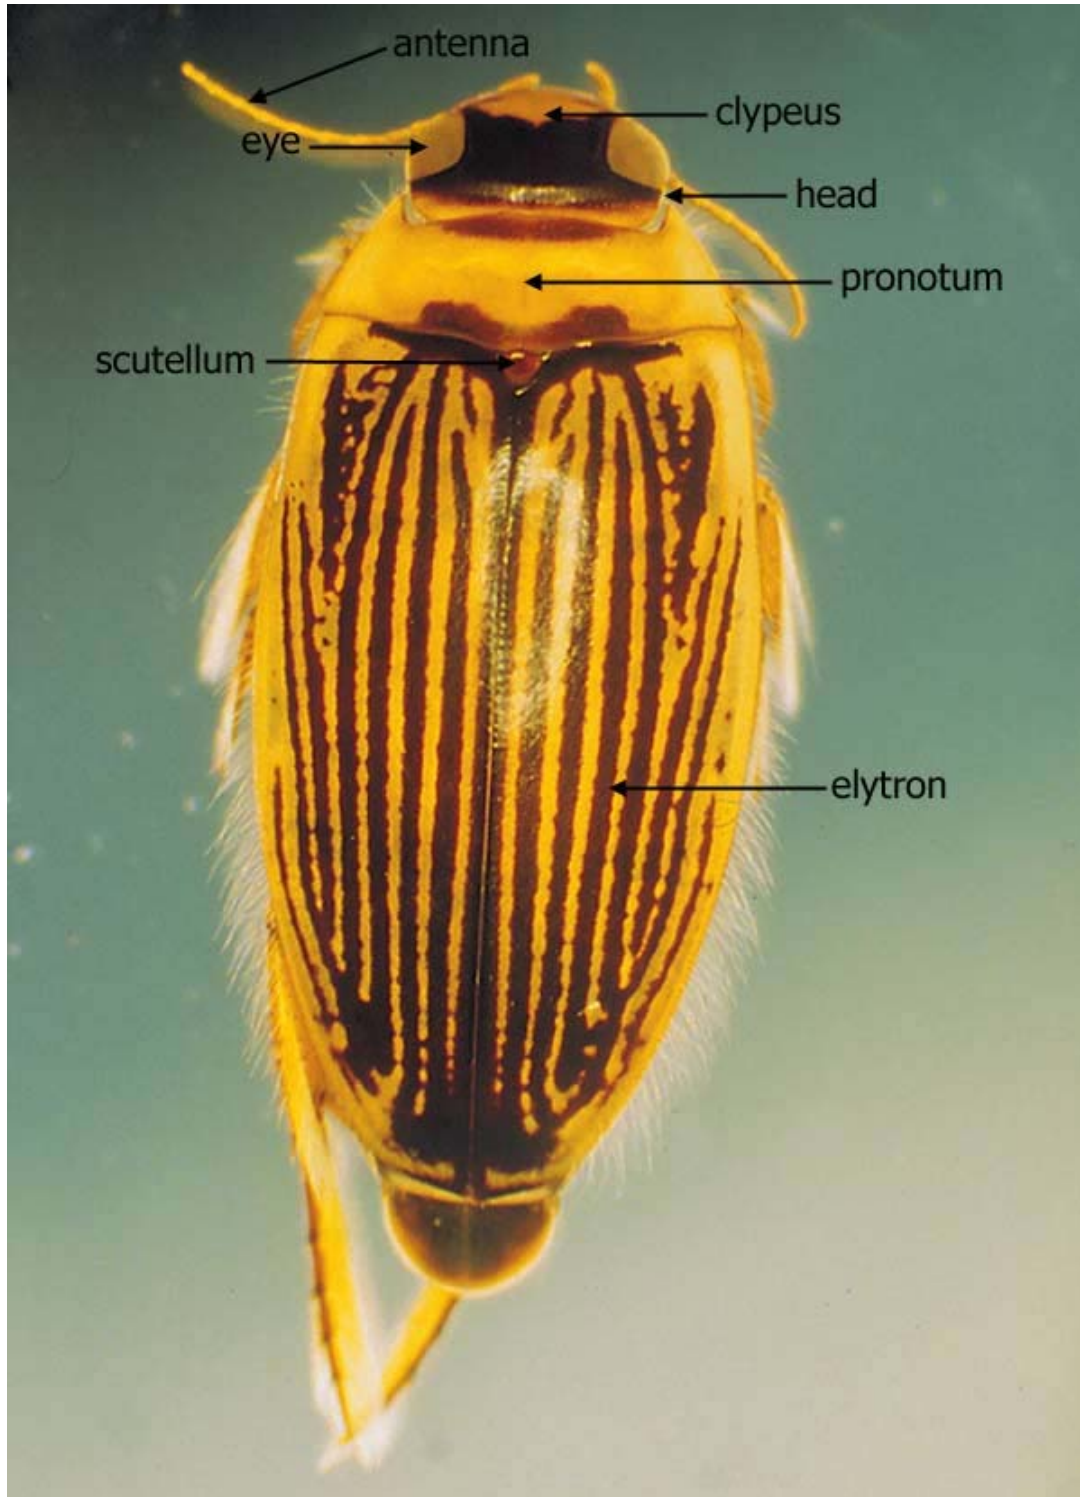

Australian Freshwater Invertebrates

An interactive guide with colour digital imagery to assist in the identification of aquatic invertebrates.

Coleoptera (beetles)

larva - dorsal view

Australian Freshwater Invertebrates

An interactive guide with colour digital imagery to assist in the identification of aquatic invertebrates.

larva - lateral view

larva - head

Australian Freshwater Invertebrates

An interactive guide with colour digital imagery to assist in the identification of aquatic invertebrates.

adult - dorsal view

Australian Freshwater Invertebrates

An interactive guide with colour digital imagery to assist in the identification of aquatic invertebrates.

adult - ventral view