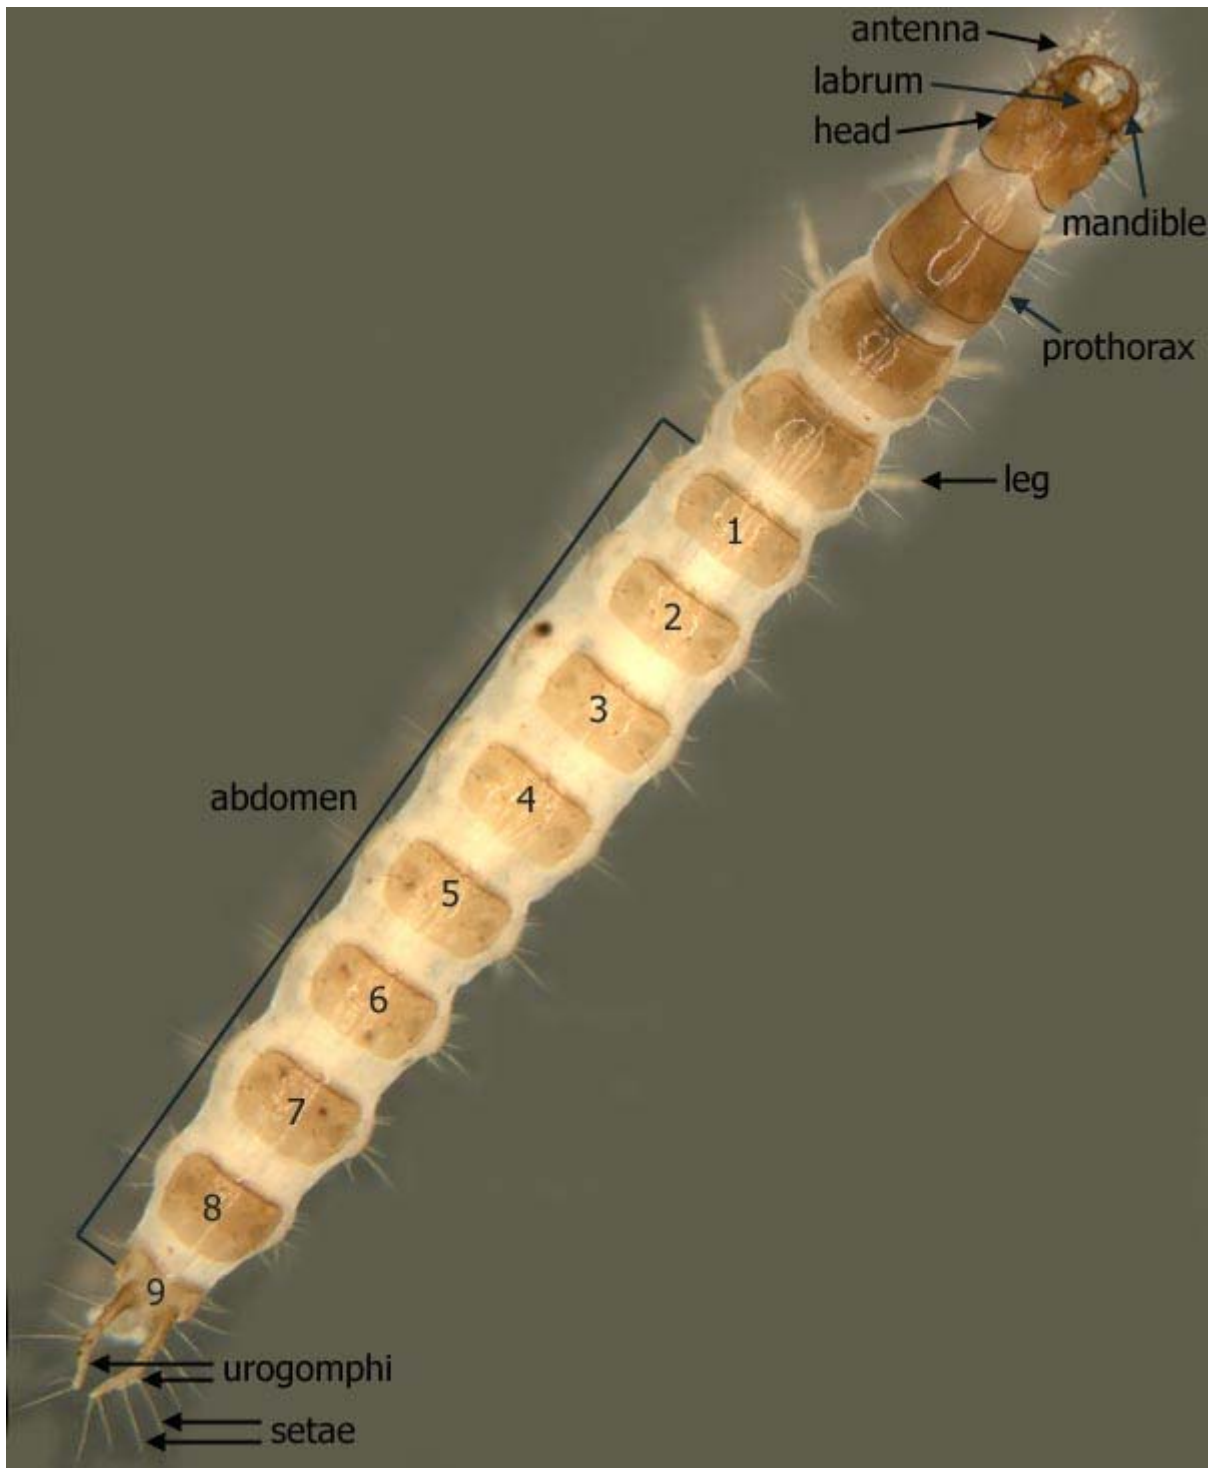

Australian Freshwater Invertebrates

An interactive guide with colour digital imagery to assist in the identification of aquatic invertebrates.

Coleoptera (beetles)

larva - dorsal view

Australian Freshwater Invertebrates

An interactive guide with colour digital imagery to assist in the identification of aquatic invertebrates.

larva - lateral view

larva - head

Australian Freshwater Invertebrates

An interactive guide with colour digital imagery to assist in the identification of aquatic invertebrates.

adult - dorsal view

Australian Freshwater Invertebrates

An interactive guide with colour digital imagery to assist in the identification of aquatic invertebrates.

adult - ventral view