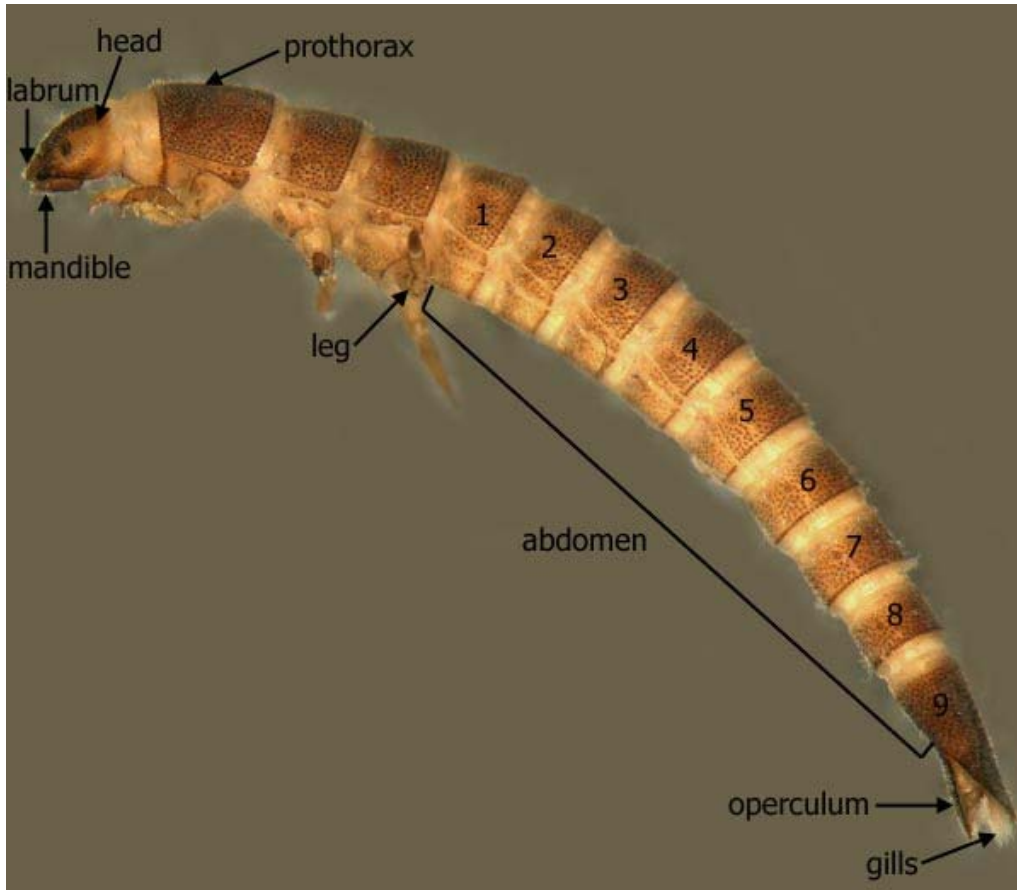

Australian Freshwater Invertebrates

An interactive guide with colour digital imagery to assist in the identification of aquatic invertebrates.

Coleoptera (beetles)

larva - dorsal view

Australian Freshwater Invertebrates

An interactive guide with colour digital imagery to assist in the identification of aquatic invertebrates.

larva - lateral view

larva - head

Australian Freshwater Invertebrates

An interactive guide with colour digital imagery to assist in the identification of aquatic invertebrates.

adult - dorsal view

Australian Freshwater Invertebrates

An interactive guide with colour digital imagery to assist in the identification of aquatic invertebrates.

adult - ventral view