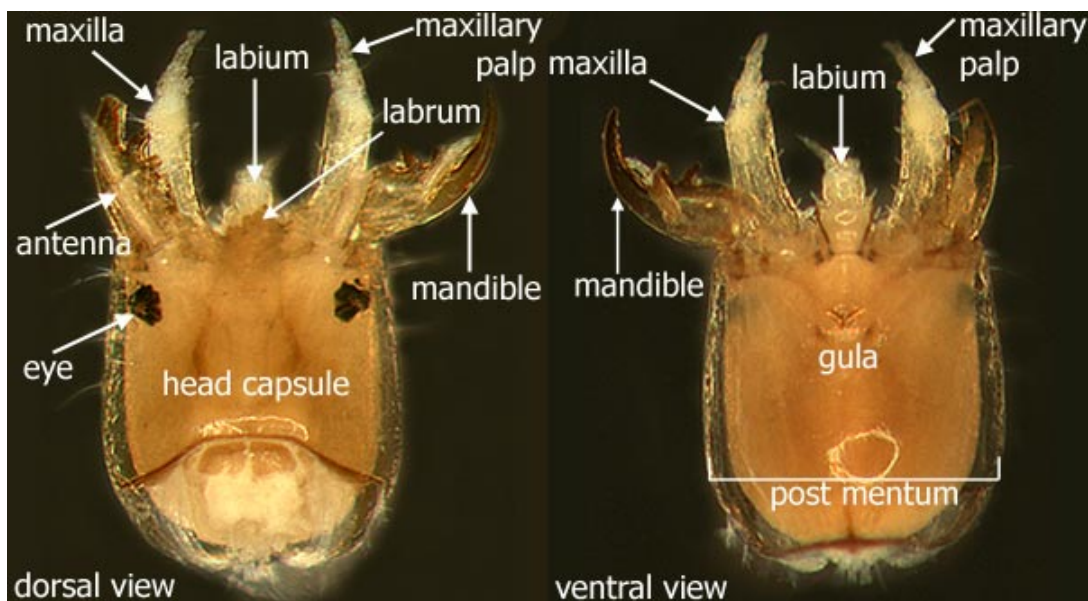

Australian Freshwater Invertebrates

An interactive guide with colour digital imagery to assist in the identification of aquatic invertebrates.

Coleoptera (beetles)

larva - dorsal view

Australian Freshwater Invertebrates

An interactive guide with colour digital imagery to assist in the identification of aquatic invertebrates.

larva - lateral view

larva - head

Australian Freshwater Invertebrates

An interactive guide with colour digital imagery to assist in the identification of aquatic invertebrates.

adult - dorsal view

Australian Freshwater Invertebrates

An interactive guide with colour digital imagery to assist in the identification of aquatic invertebrates.

adult - ventral view