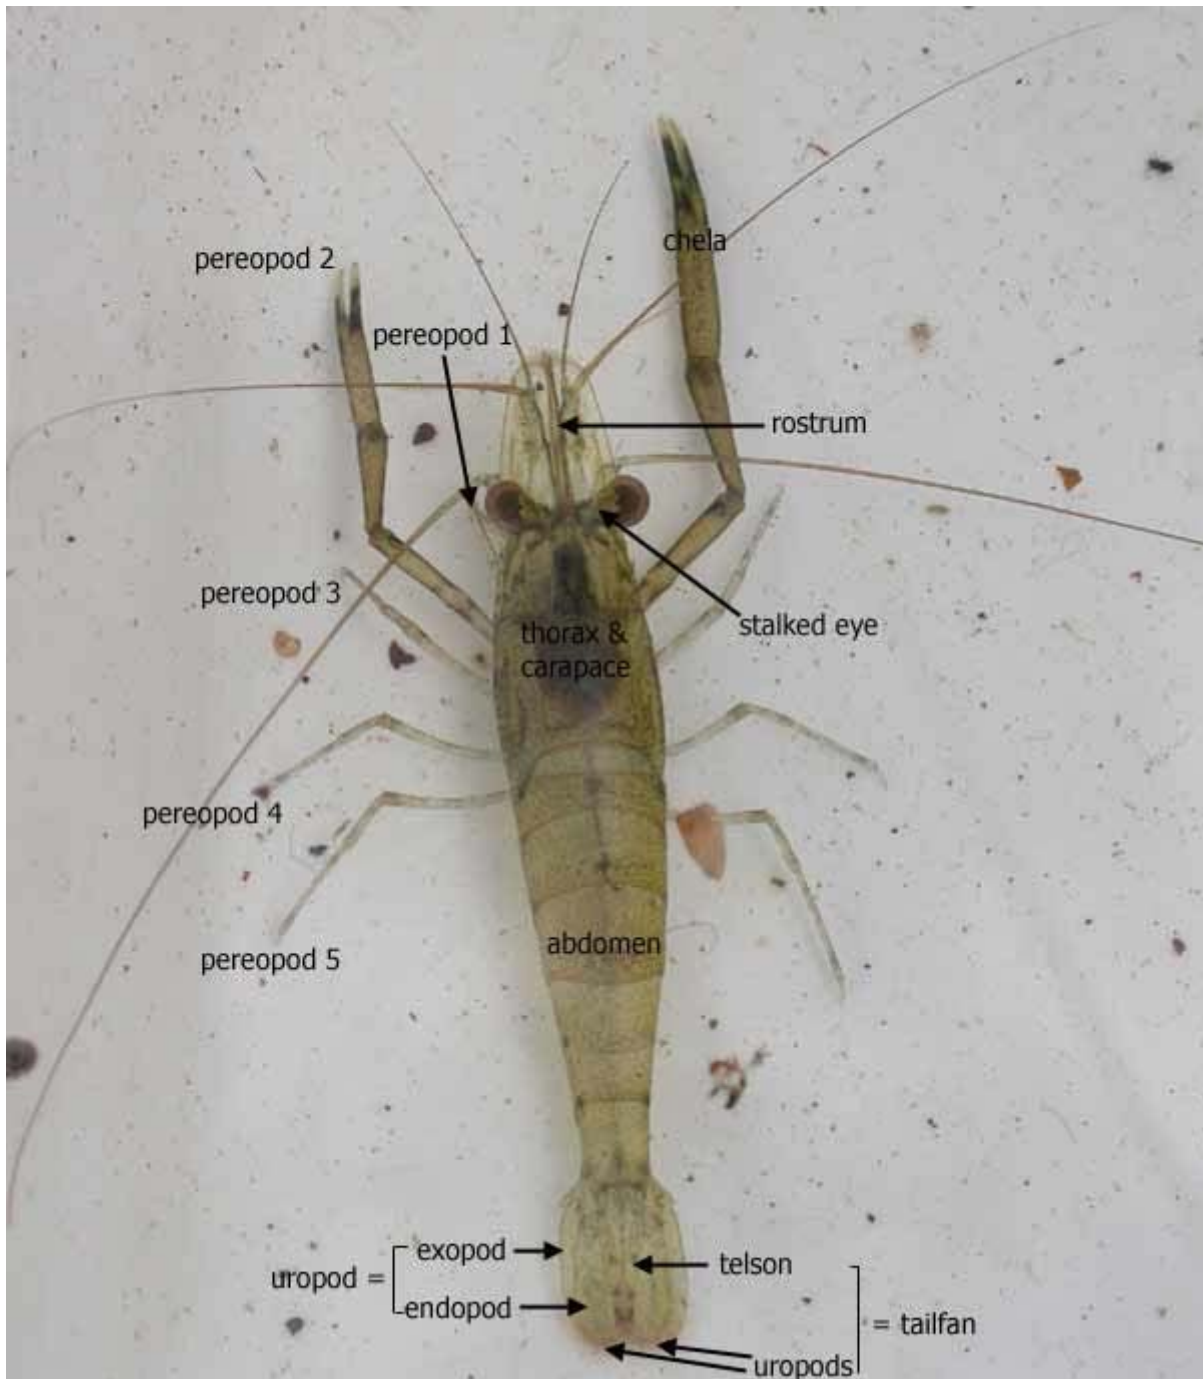

Australian Freshwater Invertebrates

An interactive guide with colour digital imagery to assist in the identification of aquatic invertebrates.

Crustacea (crustaceans)

whole adult - dorsal view

Australian Freshwater Invertebrates

An interactive guide with colour digital imagery to assist in the identification of aquatic invertebrates.

whole adult - lateral view

whole adult - dorsal view