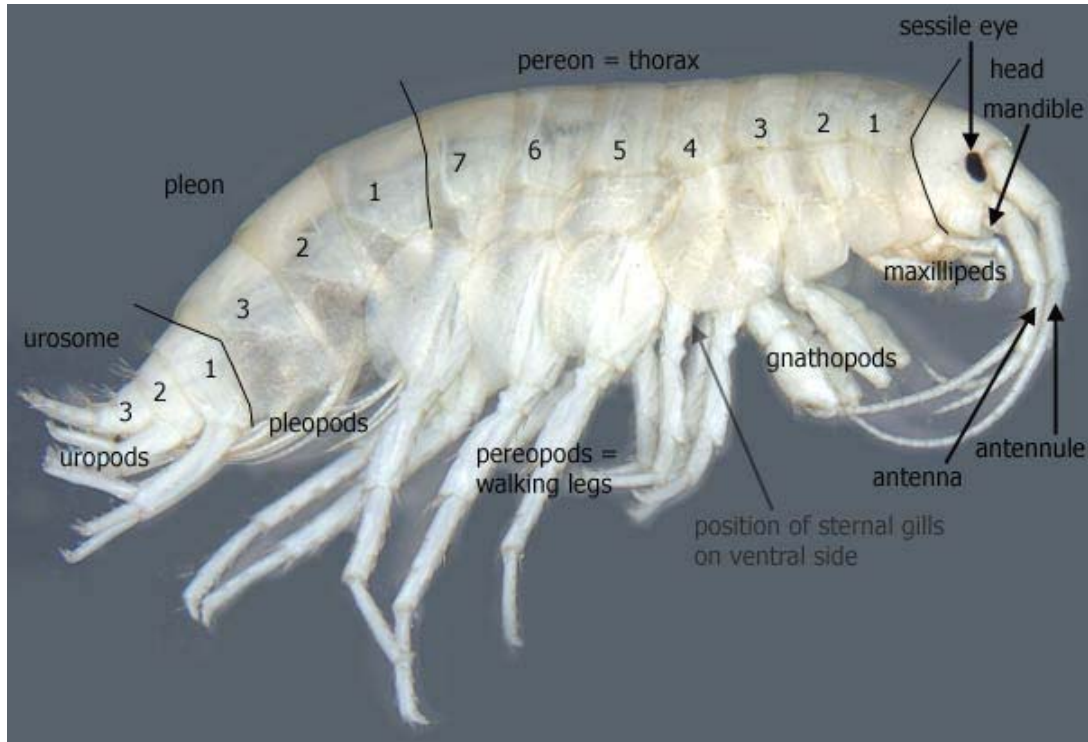

Australian Freshwater Invertebrates

An interactive guide with colour digital imagery to assist in the identification of aquatic invertebrates.

Crustacea (crustaceans)

whole adult - dorsal view

Australian Freshwater Invertebrates

An interactive guide with colour digital imagery to assist in the identification of aquatic invertebrates.

whole adult - lateral view

whole adult - dorsal view