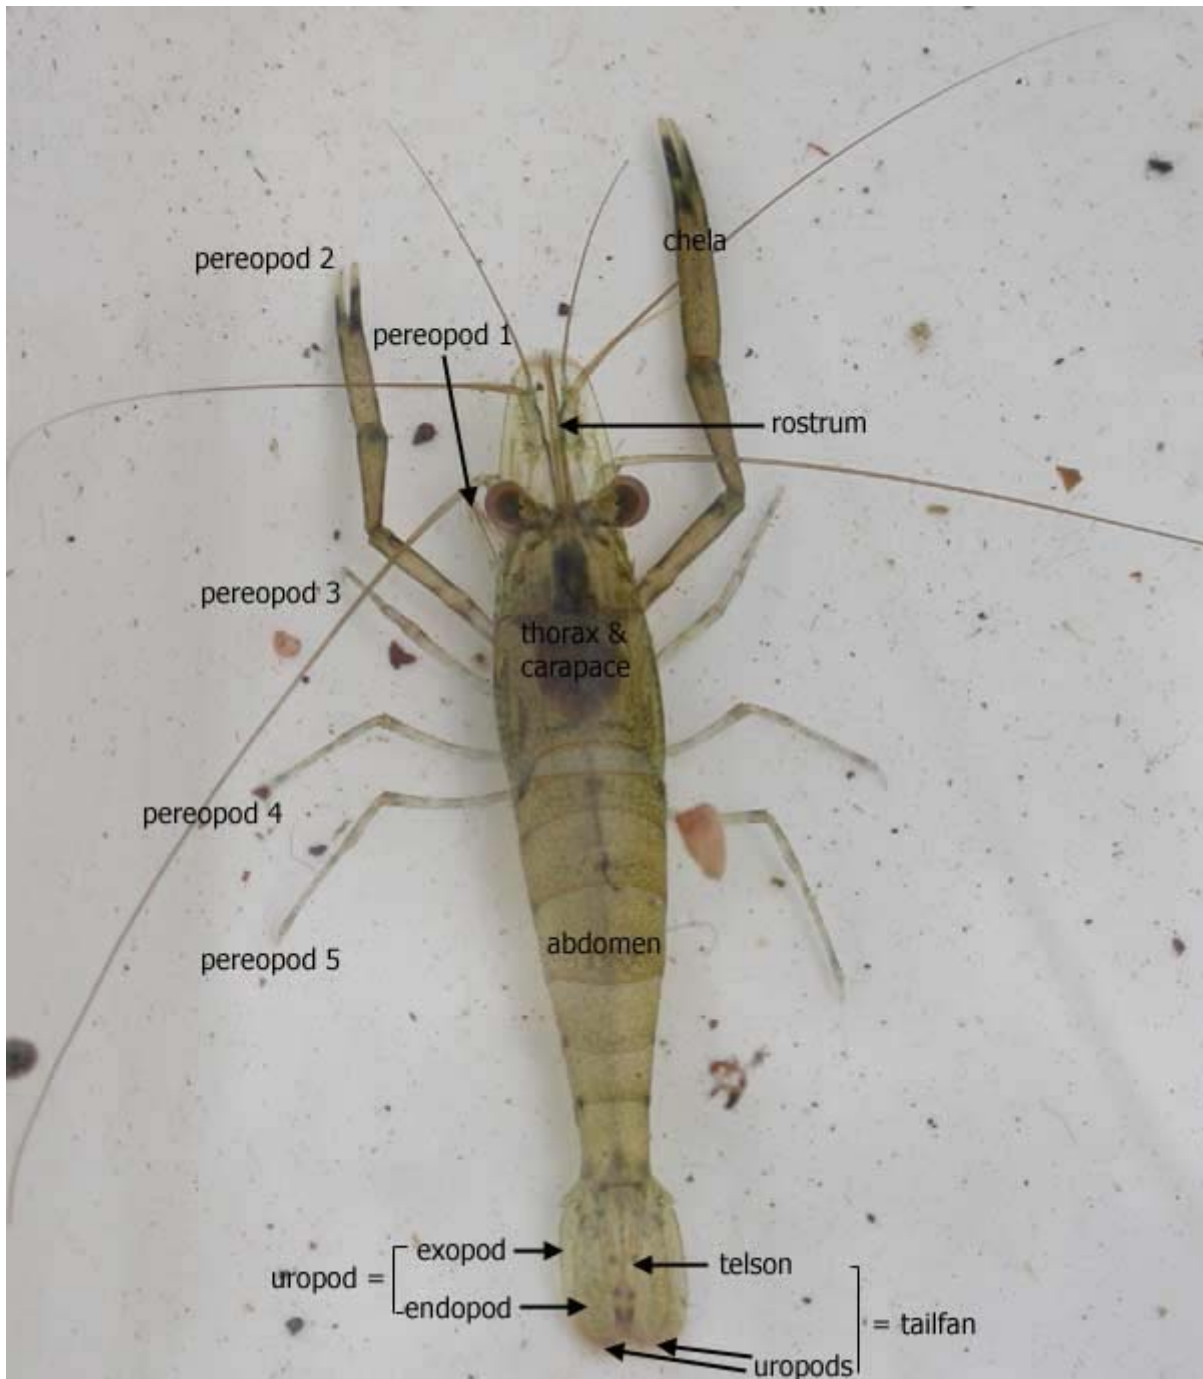

Australian Freshwater Invertebrates

An interactive guide with colour digital imagery to assist in the identification of aquatic invertebrates.

Decapoda (shrimps, prawns, yabbies, crayfish, crabs)

whole animal - dorsal view

Australian Freshwater Invertebrates

An interactive guide with colour digital imagery to assist in the identification of aquatic invertebrates.

whole animal - lateral view

whole animal

ventral view

dorsal view