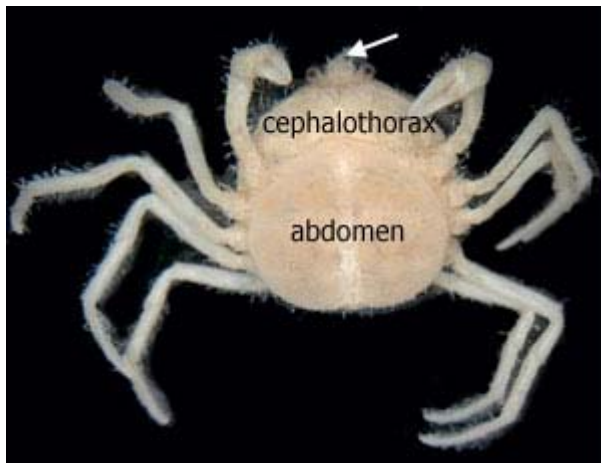

Australian Freshwater Invertebrates

An interactive guide with colour digital imagery to assist in the identification of aquatic invertebrates.

Decapoda (shrimps, prawns, yabbies, crayfish, crabs)

whole animal - dorsal view

Australian Freshwater Invertebrates

An interactive guide with colour digital imagery to assist in the identification of aquatic invertebrates.

whole animal - lateral view

whole animal

ventral view

dorsal view