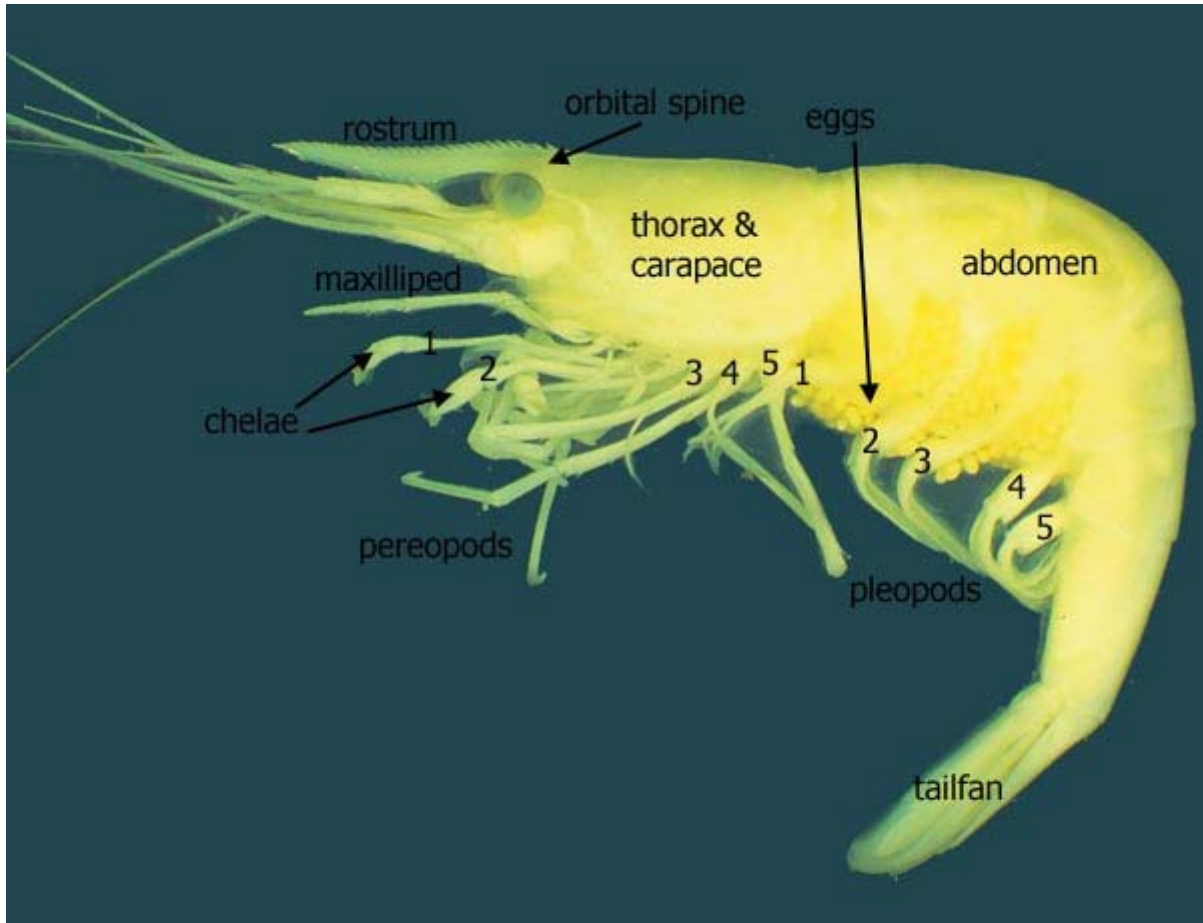

Australian Freshwater Invertebrates

An interactive guide with colour digital imagery to assist in the identification of aquatic invertebrates.

Decapoda (shrimps, prawns, yabbies, crayfish, crabs)

whole animal - dorsal view

Australian Freshwater Invertebrates

An interactive guide with colour digital imagery to assist in the identification of aquatic invertebrates.

whole animal - lateral view

whole animal

ventral view

dorsal view