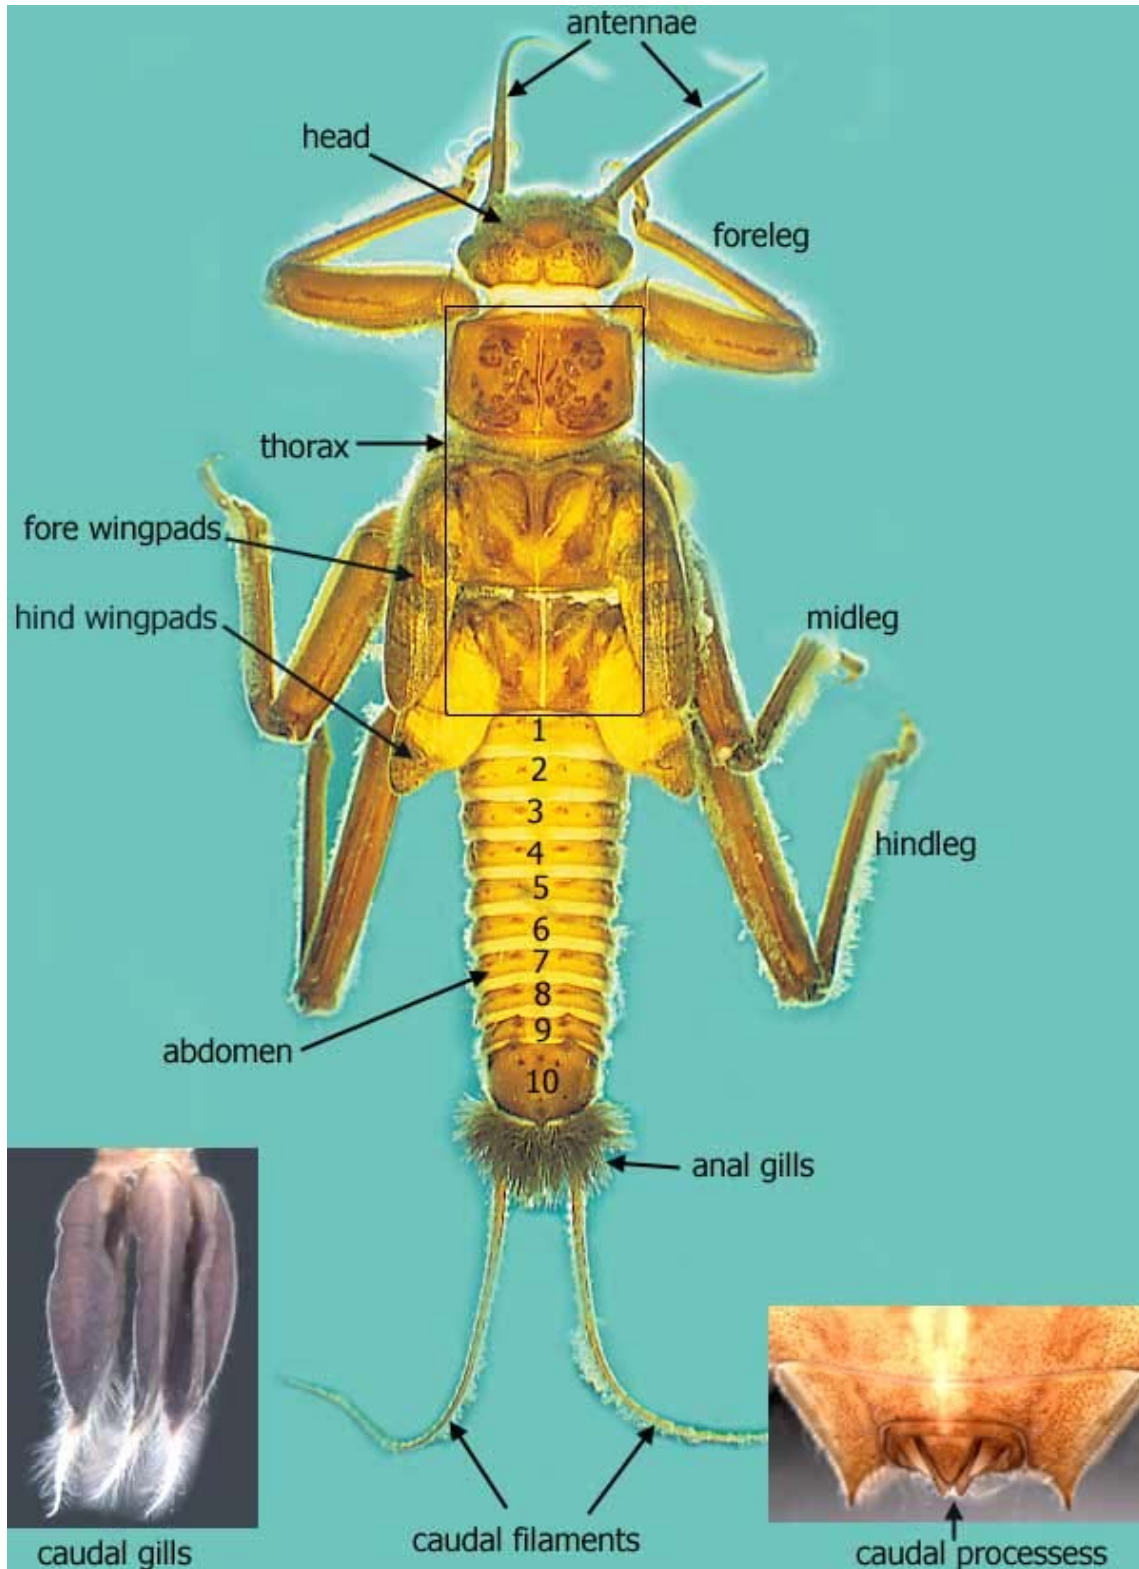

Australian Freshwater Invertebrates

An interactive guide with colour digital imagery to assist in the identification of aquatic invertebrates.

Insecta (insects)

adult - dorsal view

Australian Freshwater Invertebrates

An interactive guide with colour digital imagery to assist in the identification of aquatic invertebrates.

nymph - dorsal view

Australian Freshwater Invertebrates

An interactive guide with colour digital imagery to assist in the identification of aquatic invertebrates.

larva - lateral view

Australian Freshwater Invertebrates

An interactive guide with colour digital imagery to assist in the identification of aquatic invertebrates.

mouthparts - ventral view