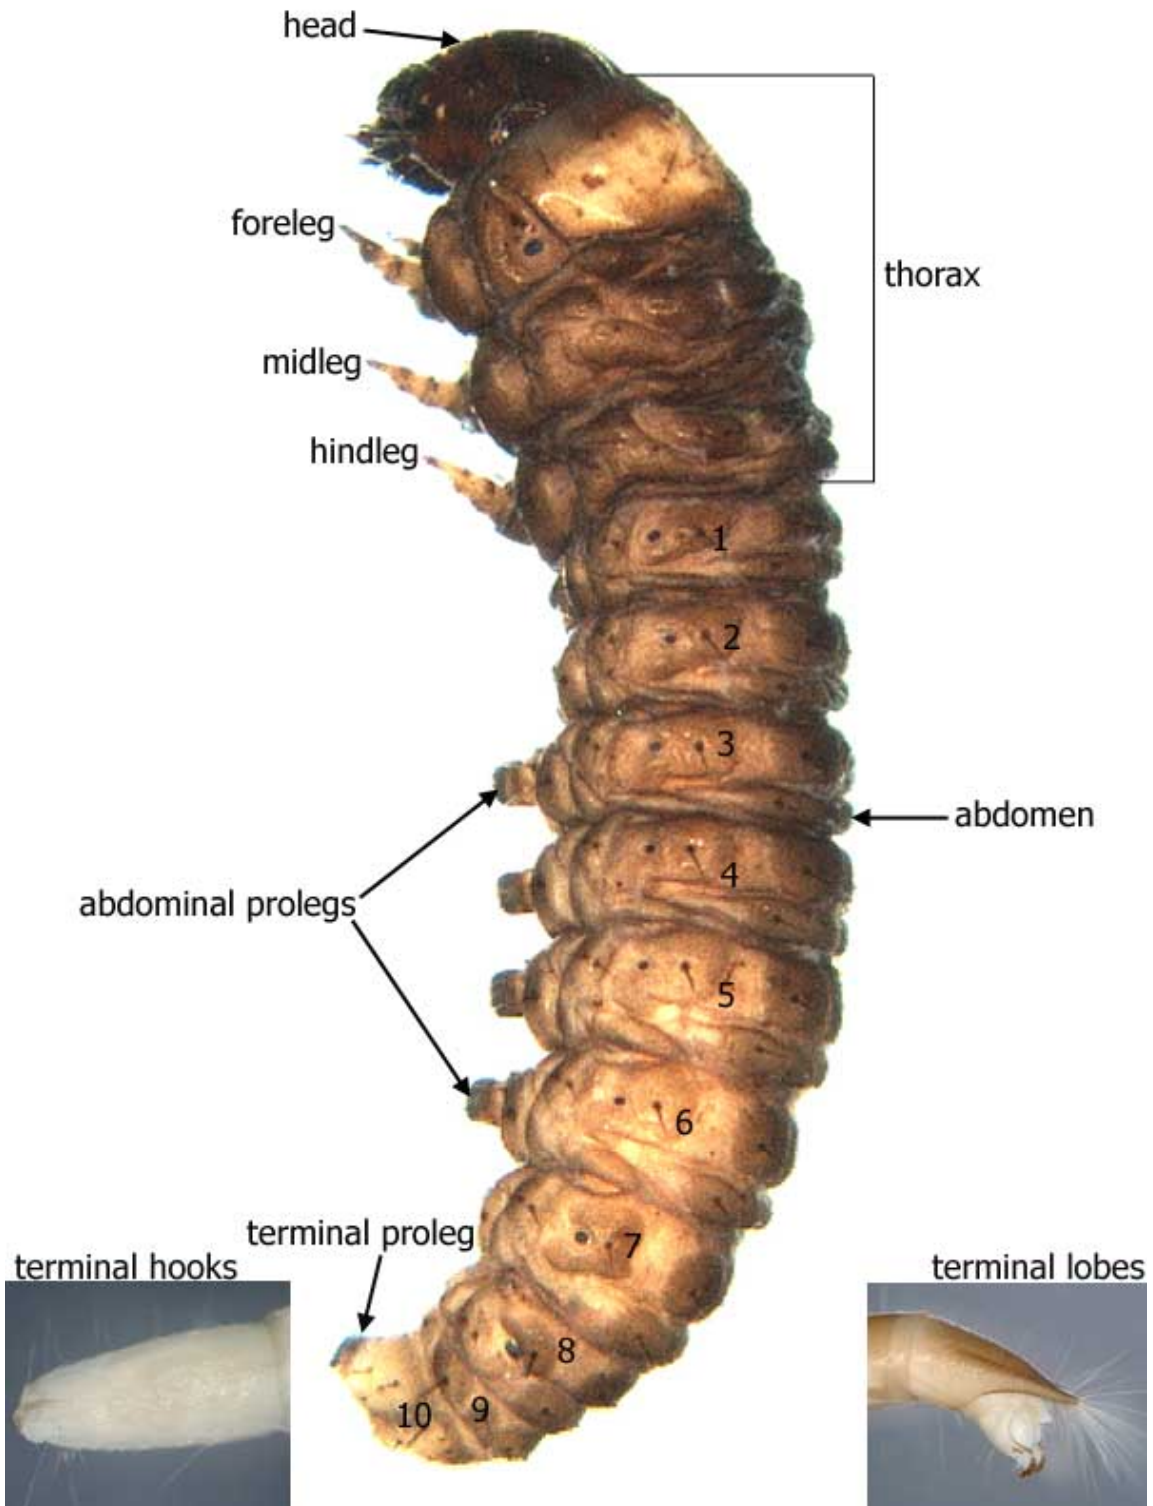

Australian Freshwater Invertebrates

An interactive guide with colour digital imagery to assist in the identification of aquatic invertebrates.

Insecta (insects)

adult - dorsal view

Australian Freshwater Invertebrates

An interactive guide with colour digital imagery to assist in the identification of aquatic invertebrates.

nymph - dorsal view

Australian Freshwater Invertebrates

An interactive guide with colour digital imagery to assist in the identification of aquatic invertebrates.

larva - lateral view

Australian Freshwater Invertebrates

An interactive guide with colour digital imagery to assist in the identification of aquatic invertebrates.

mouthparts - ventral view