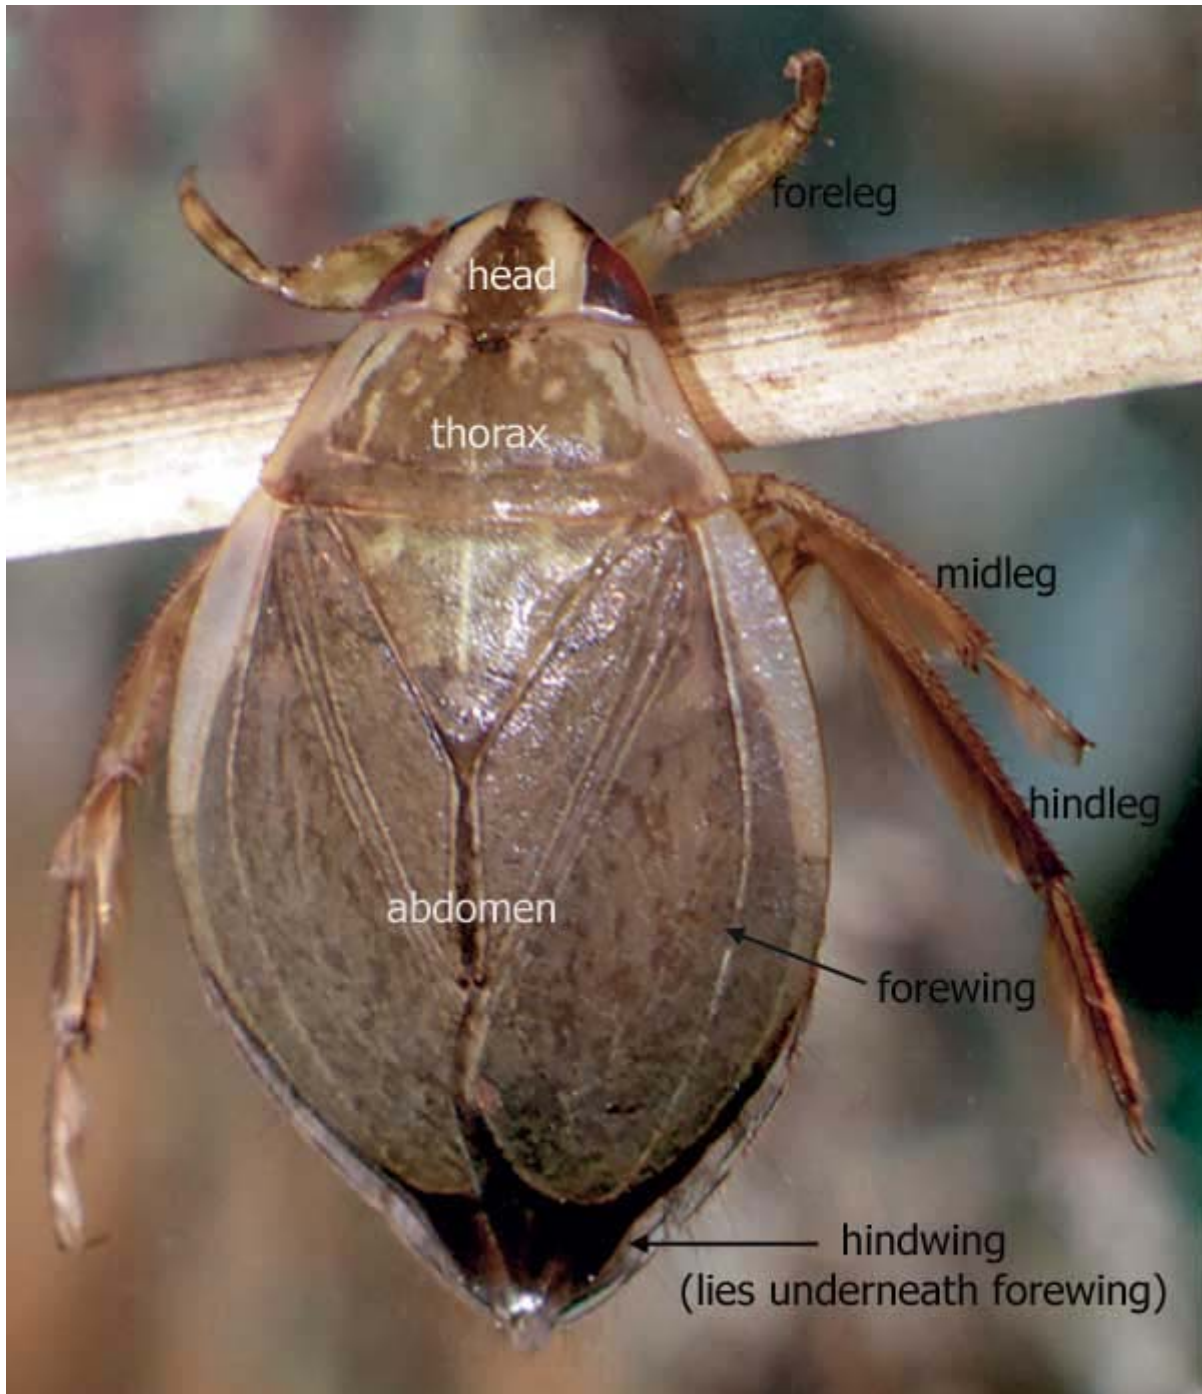

Australian Freshwater Invertebrates

An interactive guide with colour digital imagery to assist in the identification of aquatic invertebrates.

Insecta (insects)

adult - dorsal view

Australian Freshwater Invertebrates

An interactive guide with colour digital imagery to assist in the identification of aquatic invertebrates.

nymph - dorsal view

Australian Freshwater Invertebrates

An interactive guide with colour digital imagery to assist in the identification of aquatic invertebrates.

larva - lateral view

Australian Freshwater Invertebrates

An interactive guide with colour digital imagery to assist in the identification of aquatic invertebrates.

mouthparts - ventral view