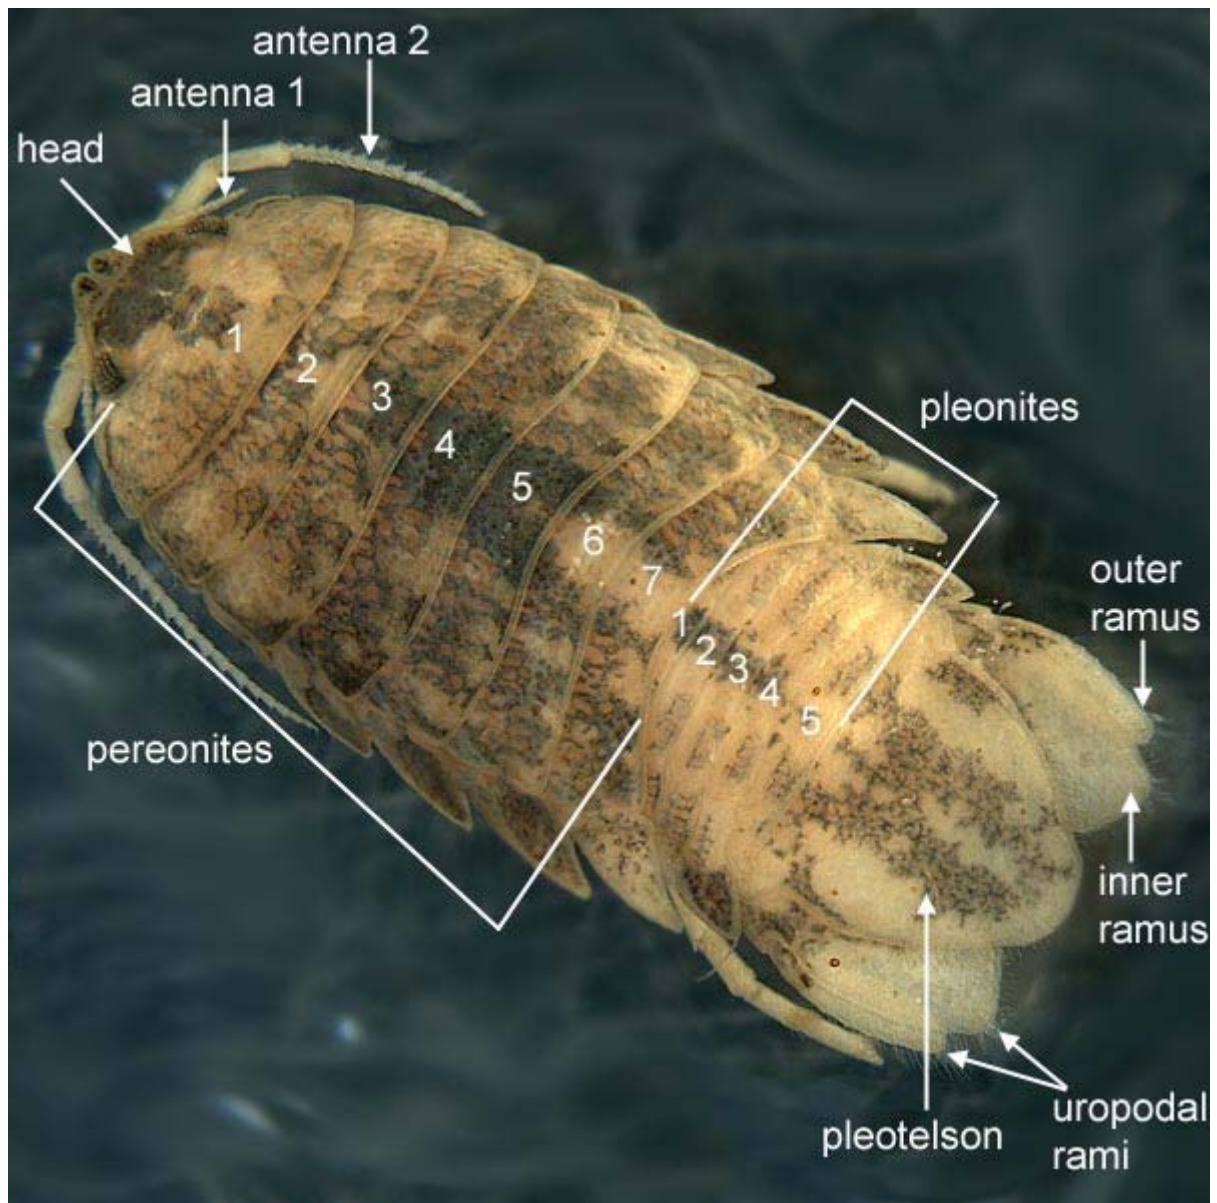

Australian Freshwater Invertebrates

An interactive guide with colour digital imagery to assist in the identification of aquatic invertebrates.

Isopoda (water slaters)

whole adult - dorsal view

Australian Freshwater Invertebrates

An interactive guide with colour digital imagery to assist in the identification of aquatic invertebrates.

whole adult - lateral view