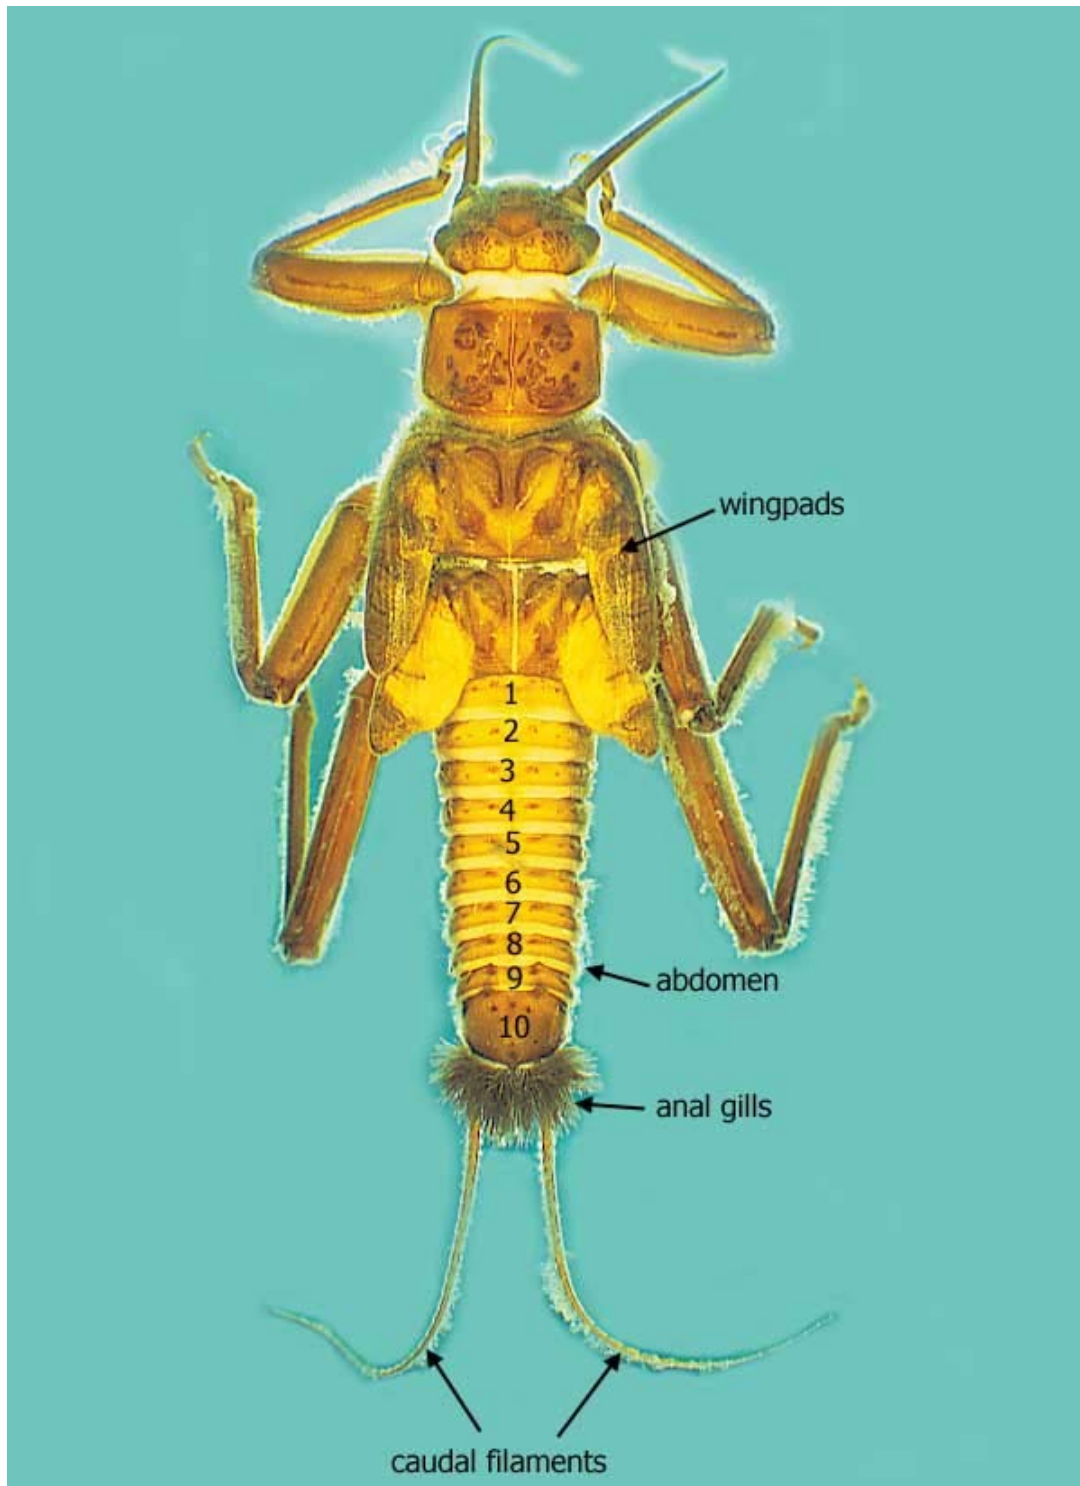

Australian Freshwater Invertebrates

An interactive guide with colour digital imagery to assist in the identification of aquatic invertebrates.

Plecoptera (stoneflies)

whole nymph - dorsal view

Australian Freshwater Invertebrates

An interactive guide with colour digital imagery to assist in the identification of aquatic invertebrates.

abdomen - lateral view